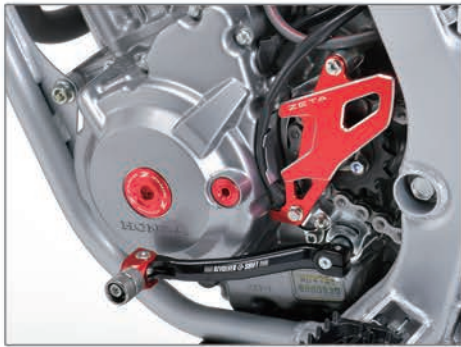

ZC35-4338 Front Fork Wraps 52x248mm

ZE80-9315 Drive Cover Red
ZE89-1150 Engine Plugs Red
ZE90-3042 Revolver Shift Lever Red

ZE89-2110 Oil Filler Plug Red
ZE90-1023 Oil Filter Cover Red

ZE89-5045 Rear Brake Clevis Red